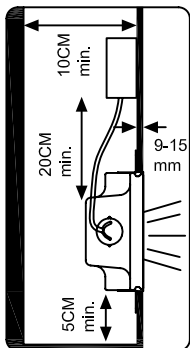

ATTENTION: FOR THIS OPERATION YOU HAVE TO CUT OFF THE POWER

MAXIMUM

230V~ 50Hz GU10 Max 35W

Alto

Bianco

1

2

3