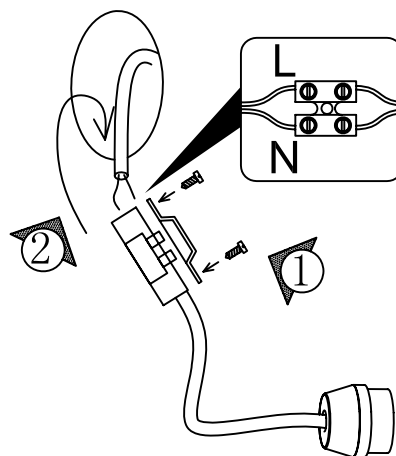

ATTENTION: FOR THIS OPERATION YOU HAVE TO CUT OFF THE POWER

MAXIMUM

230V~ 50Hz GU10 Max 35W

Alto

Bianco

1

2

3

4

5

6