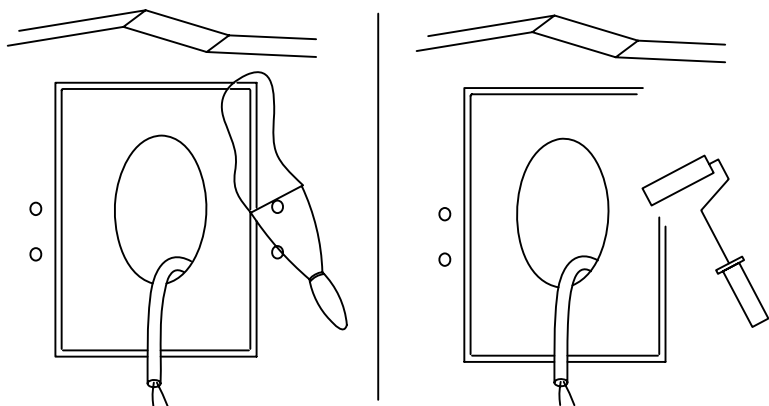

ATTENTION: FOR THIS OPERATION YOU HAVE TO CUT OFF THE POWER

MAXIMUM

230V~ 50Hz GU10 Max 35W

Alto

Bianco

1

2

3

4

5

6